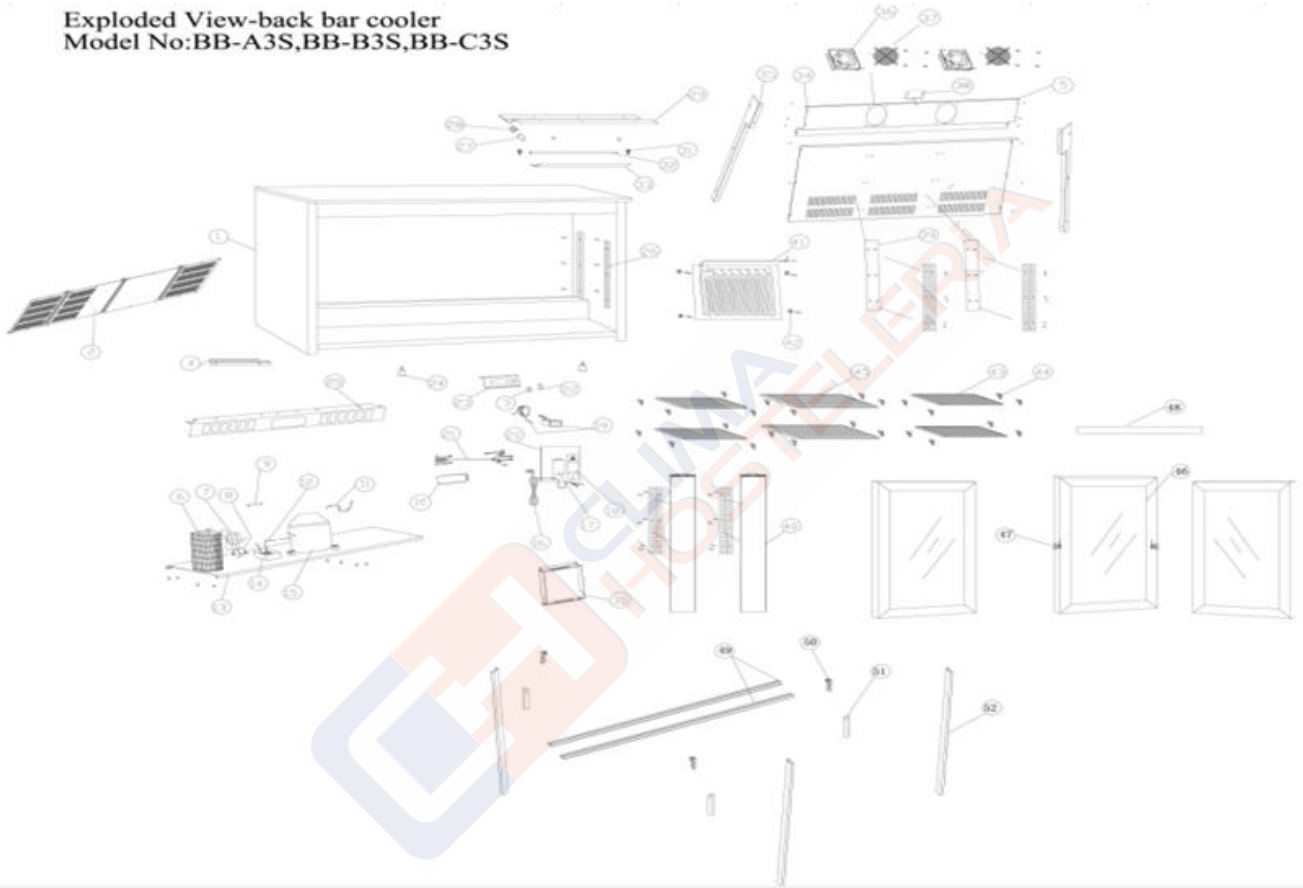

Exploded View + Parts List(BB-A3S, BB-B3S, BB-C3S)

Exploded View-back bar cooler
Model No:BB-A3S,BB-B3S,BB-C3S

No.	Name		quantity /unit	BB-A3S	BB-B3S	BB-C3S
	Chinese	English		unit price/pcs		
1	发泡箱体	Foam box body	1	---	---	---
2	机组室后封板	back cover	1			
3	绿色-灯开关	light switch(green)	1	---	---	---
4	过线槽	wire groove	1	---	---	---
5	导风板	duct sheet	1	---	---	---
6	冷凝器	condenser	1			
7	冷凝电机	condenser fan motor	1			
8	冷凝电机支架	condenser fan support	1	---	---	---
9	干燥过滤器	filter	1			
10	电器防护盖	Electrical protective cover	1	---	---	---
11	回气管连接管	suction pipe	1	---	---	---
12	排气管	discharge pipe	1	---	---	---
13	机组板	compartment plate	1	---	---	---
14	接水盘	water tray	1			
15	压缩机	compressor	1			
16	电源线	The power cord	1			
17	接线盒	cable box	1	---	---	---
18	镇流器	ballast	1			

19	电子温控器	digital controller	1			
20	电器安装板	electric assemble plate	1	---	---	---
21	连接线组	wires	1	---	---	---
22	红色-电源开关	power switch(red)	1	---	---	---
23	温表板	thermostat cover	1	---	---	---
24	可调脚	adjustable leg	2			
25	前装饰板	front cover	1	---	---	---
26	K型条	pillaster	12			
27	启辉器	light starter	1			
28	启辉器座	light starter supporter	1	---	---	---
29	光管安装板	light assemble plate	1	---	---	---
30	电器盒盖	electric cover	1	---	---	---
31	荧光灯座	canopy light holder	2	---	---	---
32	荧光灯管	canopy light	1			
33	光管罩	light cover	1	---	---	---
34	风扇板	evaporator fan plate	1	---	---	---
35	导风板支架	duct sheet supporter	2	---	---	---
36	蒸发电机	evaporator fan motor	2			
37	风扇罩	evaporator fan cover	2	---	---	---
38	导风板支架 (B)	duct sheet supporter	1	---	---	---
39	K型条安装板	Mounting plate	2	---	---	---
40	中竖梁	Vertical mounting plate	2	---	---	---
41	吹胀式蒸发器	roll-bond evaporator	1			
42	支座	supporter	4	---	---	---
43	层架	shelf	4			
44	K型夹	K clip	24			
45	层架 (B)	shelf	2			
46	玻璃门	glass door	3			
47	门锁	lock	2			
48	密封毛条	seal top	9	---	---	---
49	导轨	Guide rail	2	---	---	---
50	趟门导轮	rollers	3			
51	对重块	weight	3	---	---	---
52	趟门框槽封条	door frame cover	3	---	---	---