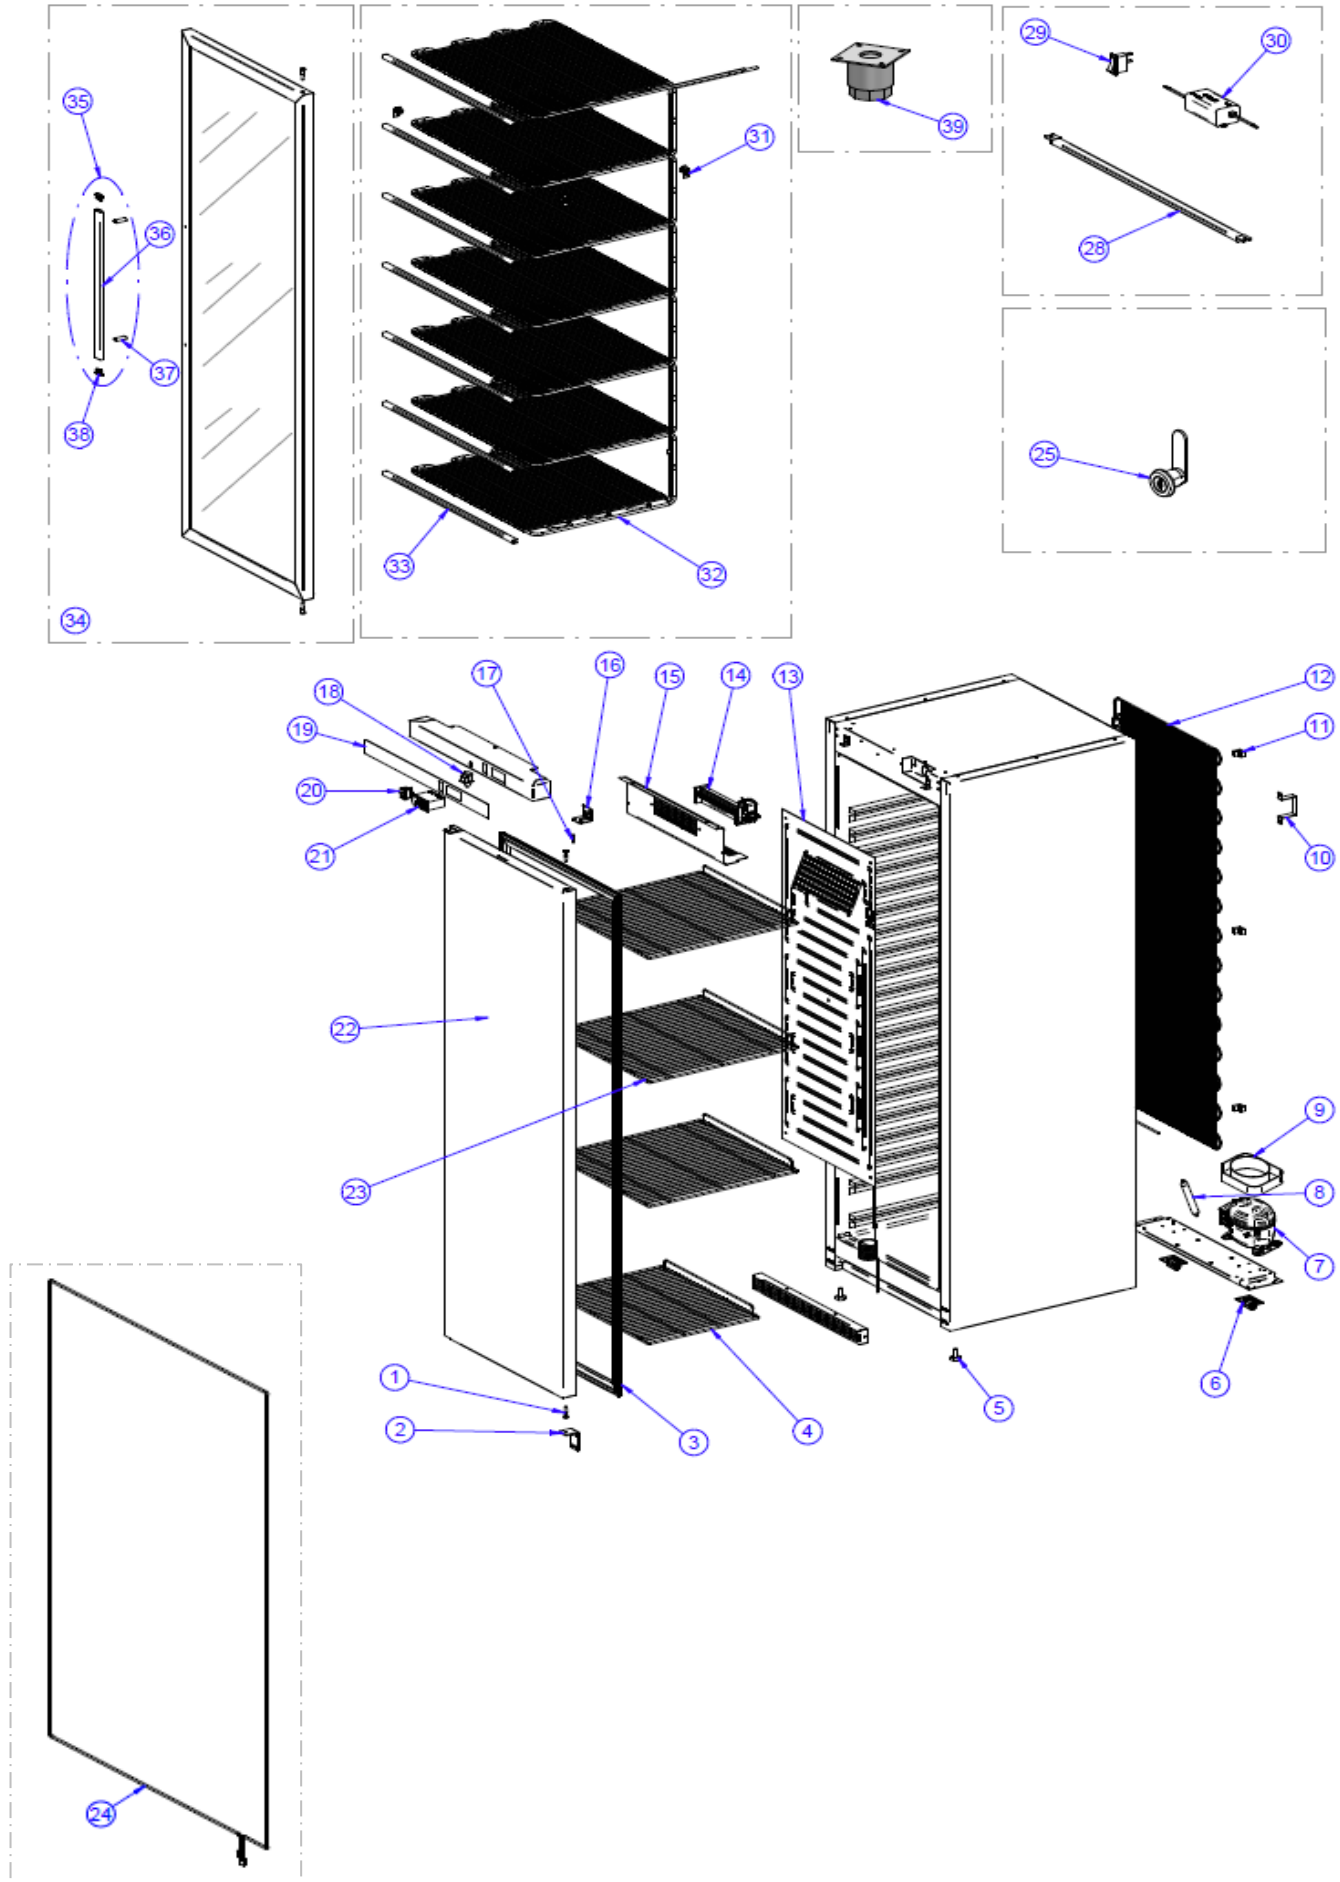

B

ESTRUCTURA ARMARIOS REFRIGERADOS
STRUCTURE REFRIGERATED CABINETS

ITEM	REFERENCIA REFERENCE	DENOMINACIÓN	DENOMINATION	AGBI-600C	AGBI-600C I	RECOMENDADO RECOMMENDED	ELIMINADO ELIMINATED	INTRODUCIDO INTRODUCED	NOTAS NOTES
1	12057412	CAPSULA DE GIRO	ROTATION BUSHING	2	2				
2	12133508	SOPORT.BISAG.INFERIOR	DOOR BOTTOM SUPPORT	1	1				
3	12134016	BURLETE 400	WEATHERSTRIP 400	-	-				
3	12138844	BURLETE 400	WEATHERSTRIP 400	-	-				
3	12134017	BURLETE 600	WEATHERSTRIP 600	1	-				
3	12138861	BURLETE 600	WEATHERSTRIP 600	-	1				
4	12139169	PARRILLA INFERIOR 400	BOTTOM SHELF 400	-	-				
4	12139228	PARRILLA INFERIOR 600	BOTTOM SHELF 600	-	-				
5	12058693	PIE NIVELADOR HEXAG.M10x30 MM	LEVELING FOOT M10x30 MM	2	2				
6	12058632	RODILLO 23x35 MM	WHEEL 23x35 MM	2	2				
7	12253364	COMPRESOR R-290	COMPRESSOR R-290	1	1	X			
8	12061055	FILTRO DESHIDRATADOR 20 grms.	FILTER	1	1	X			
9	12128699	BANDEJA EVAPORACION COMPRESOR	COMPRESSOR EVAPORATION TRAY	-	-	X			
10	12127122	OMEGA RESPALDO SEPAR.50 MM	REAR SEPARATOR 50 MM	2	2				
11	12057484	SOPORTE FIJAC.CONDENSADOR	CONDENSER MOUNTING BRACKET	6	6				
12	12061004	CONDENSADOR DE TUBO	TUBE CONDENSER	1	1	X			
13	12121629	PLACA EVAPORADOR	PLATE EVAPORATOR	-	-	X			
14	12059052	TURBINA INTERIOR	INTERIOR TURBINE	-	-	X			
15	12134759	TIRO FORZADO 400	TURBINE SUPPORT 400	-	-				
15	12134820	TIRO FORZADO 600	TURBINE SUPPORT 600	-	-				
16	12254584	BISAGRA SUPERIOR S/EJE	DOOR TOP SUPPORT	1	1				
17	12058519	EJE BISAGRA SUPERIOR	TOP SUPPORT SHAFT	1	1				
18	12036888	MICRO CONMUTADOR PUERTA	DOOR MICRO SWITCH	-	-	X			
19	12121584	PEGATINA CUADRO MANDOS 400	STICKER 400	1	1				
20	12049461	INTERRUPTOR BIPOLAR	GENERAL SWITCH	1	1	X			
21	12166052	TERMOSTATO	THERMOSTAT	1	1	X			
22	12133494	PUERTA COMPLETA BLANCA 400	WHITE FULL DOOR 400	-	-				
22	12138839	PUERTA COMPLETA INOX 400	FULL STAINLESS STEEL DOOR 400	-	-				
22	12133495	PUERTA COMPLETA BLANCA 600	WHITE FULL DOOR 600	1	-				
22	12138857	PUERTA COMPLETA INOX 600	FULL STAINLESS STEEL DOOR 600	-	1