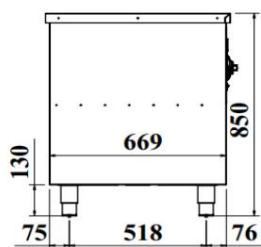

CLIMA HOSTELERÍA

- Product Code: EMP.IDP.7200-I

- 0°C - 90°C operating temperature.
- Product construction is made of stainless steel
- The perimeter coating and doors of the product are double-walled, insulated
- Temperature cabinet with fan motor for air circulation
- Top table faces 40 mm
- With stainless steel intermediate shelf
- 230V 50/60hz

Top

Front

Side

E - Electrical Connection

Basic knowledge

Product length	2000mm
Product depth	700mm
Product height	850mm
m3	1.19
Packed length	2040mm
Packed depth	720mm
Packed height	1000mm
Packaged weight	142kg