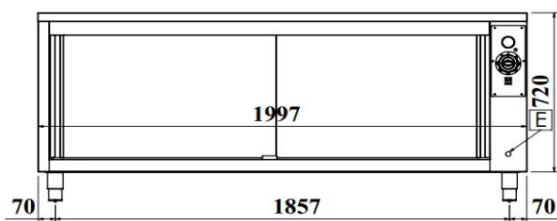

CLIMA HOSTELERÍA

- Product Code: EMP.IDP.7200-I

- 0°C - 90°C operating temperature.
- Product construction is made of stainless steel
- The perimeter coating and doors of the product are double-walled, insulated
- Temperature cabinet with fan motor for air circulation
- Top table faces 40 mm
- With stainless steel intermediate shelf
- 230V 50/60hz

Top

Front

Side

E - Electrical Connection

Basic knowledge

Product length	2000mm
Product depth	700mm
Product height	850mm
m3	1.19
Packed length	2040mm
Packed depth	720mm
Packed height	1000mm
Packaged weight	142kg