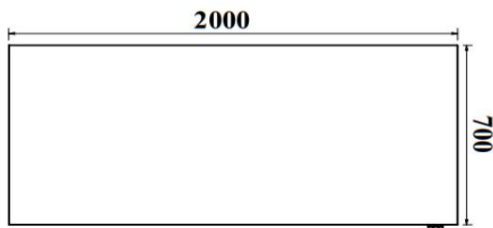

CLIMA HOSTELERÍA

- Product Code: EMP.IDP.7200-I

- 0°C - 90°C operating temperature.
- Product construction is made of stainless steel
- The perimeter coating and doors of the product are double-walled, insulated
- Temperature cabinet with fan motor for air circulation
- Top table faces 40 mm
- With stainless steel intermediate shelf
- 230V 50/60hz

Top

Front

Side

E - Electrical Connection

Basic knowledge

Product length	2000mm
Product depth	700mm
Product height	850mm
m3	1.19
Packed length	2040mm
Packed depth	720mm
Packed height	1000mm
Packaged weight	142kg