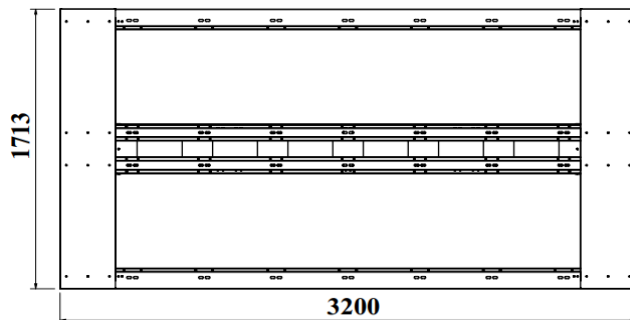

# CLIMA HOSTELERÍA

- Product Code: EMP.PLS.9CTV320
- Product Dimensions: 2400x1710x550
- 900 Plus serie, bottom module.
- Easy to clean and hygienic.
- Stainless steel body.
- Foot support system 4mm sheet. Top shelf system 3-4 mm DKP sheet. Foot supports are made of 15/8 Cr-Ni Stainless steel satin covered sheet.

Side

## Main Information

Length	3200 mm
Depth	1710 mm
Height	5500 mm

Top

Side