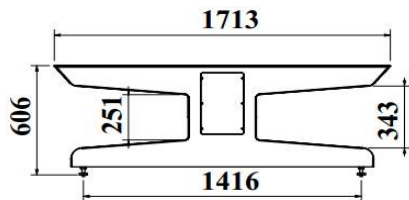

# CLIMA HOSTELERÍA

- Product Code: EMP.PLS.9CTV320
- Product Dimensions: 2400x1710x550
- 900 Plus serie, bottom module.
- Easy to clean and hygienic.
- Stainless steel body.
- Foot support system 4mm sheet. Top shelf system 3-4 mm DKP sheet. Foot supports are made of 15/8 Cr-Ni Stainless steel satin covered sheet.

Side

## Main Information

Length	3200 mm
Depth	1710 mm
Height	5500 mm

Top

Side